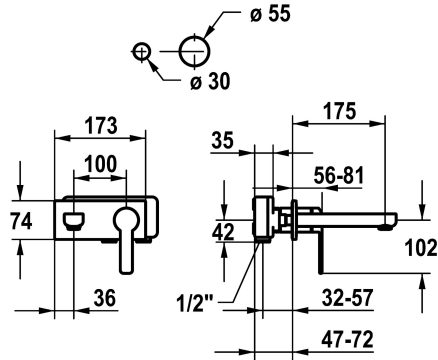

## KWC DOMO 6.0 Trim kit - Lever mixer - Basin

Modell-Linie: **DOMO 6.0** | 11.662.033.000  
Hanat | Käsikäyttöiset hanat

### KWC-No.

**124584**  
chromeline, A 175, Trim kit

**124585**  
chromeline, A 225, Trim kit

- \* Trim kit Lever mixer
- \* EcoProtect - water-saving device
- \* Fixed spout
- Neoperl® Cascade® SLC
- \* OptimalSpace - ample space for washing or working
- \* KWC cartridge M 35 H

### Projection\_A

A175

A225

- with ceramic discs
- flow rate and temperature continuously variable
- \* To be ordered separately:
- Unit for concealed installation 1/2" 39.001.401.931
- \* To be ordered separately (optional or if necessary):
- Extension set 20 mm Z.536.333