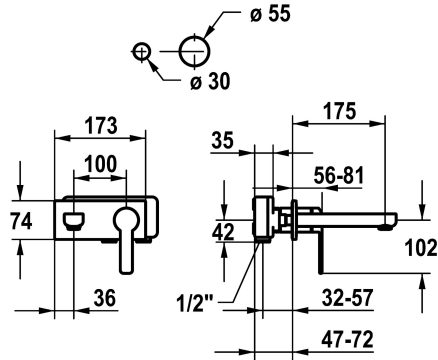

KWC DOMO 6.0 Trim kit - Lever mixer - Basin

Modell-Linie: **DOMO 6.0** | 11.662.033.000
Taps | Manual taps

KWC-No.

124584
chromeline, A 175, Trim kit

124585
chromeline, A 225, Trim kit

- * Trim kit Lever mixer
- * EcoProtect - water-saving device
- * Fixed spout
- Neoperl® Cascade® SLC
- * OptimalSpace - ample space for washing or working
- * KWC cartridge M 35 H

Projection A

A 175

A 225

- with ceramic discs
- flow rate and temperature continuously variable
- * To be ordered separately:
- Unit for concealed installation 1/2" 39.001.401.931
- * To be ordered separately (optional or if necessary):
- Extension set 20 mm Z.536.333

Technical Data

Flow rate
Spout
Diameter
Handling
Color code
Installation type
Faucet_typ
Acoustic group
Concealed unit
Projection A
Energy label
material

5 l/min (3 bar)
fixed
173 x 74
front lever
chromeline
Wall mounted
Lever mixer
I
Trim kit
A 175
A
Brass

Mandatory Accessories

KWC DOMO 6.0

Trim kit - Lever mixer - Basin

Modell-Linie: **DOMO 6.0** | 11.662.033.000
Taps | Manual taps

Concealed unit

124315
39.001.401.931

Spare Parts

Cartridge M 35 H