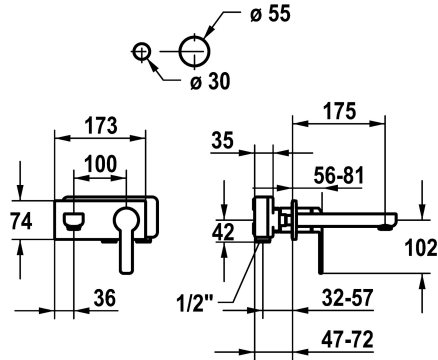

KWC DOMO 6.0 Trim kit - Lever mixer - Basin

Modell-Linie: **DOMO 6.0** | 11.662.033.000
Taps | Manual taps

KWC-No.

124584
chromeline, A 175, Trim kit

124585
chromeline, A 225, Trim kit

- * Trim kit Lever mixer
- * EcoProtect - water-saving device
- * Fixed spout
- Neoperf® Cascade® SLC
- * OptimalSpace - ample space for washing or working
- * KWC cartridge M 35 H

Projection_A

A 175

A 225

- with ceramic discs
- flow rate and temperature continuously variable
- * To be ordered separately:
- Unit for concealed installation 1/2" 39.001.401.931
- * To be ordered separately (optional or if necessary):
- Extension set 20 mm Z.536.333

Technical Data

Flow rate
Spout
Diameter
Handling
Color code
Installation_type
Faucet_typ
G_Acoustic group
Concealed_unit
Projection_A
Energy Label
material

5 l/min (3 bar)
fixed
173 x 74
front lever
chrome
Wall mounted
Lever mixer
I
Trim kit
A 175
A
Brass

Mandatory Accessories

KWC DOMO 6.0

Trim kit - Lever mixer - Basin

Modell-Linie: **DOMO 6.0** | 11.662.033.000
Taps | Manual taps

Concealed unit

124315
39.001.401.931

Spare Parts

Cartridge M 35 H