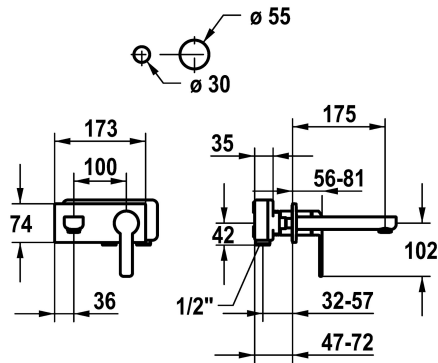

## KWC DOMO 6.0 Trim kit - Lever mixer - Basin

Modell-Linie: DOMO 6.0 | 11.662.033.000  
Umyvadlové armatury | Hydraulické armatury

### KWC-No.

**124584**  
chromeline, A 175, Trim kit

**124585**  
chromeline, A 225, Trim kit

- \* Trim kit Lever mixer
- \* EcoProtect - water-saving device
- \* Fixed spout
- Neoperl® Cascade® SLC
- \* OptimalSpace - ample space for washing or working
- \* KWC cartridge M 35 H

### Projection\_A

A175

A225

- with ceramic discs
- flow rate and temperature continuously variable
- \* To be ordered separately:
- Unit for concealed installation 1/2" 39.001.401.931
- \* To be ordered separately (optional or if necessary):
- Extension set 20 mm Z.536.333

G\_Acoustic group

ATT-KWC-UNTERPUTZ

Projection\_A

EnergyLabelCH

Materiál

5 l/min (3 bar)

fixovaná

173x74