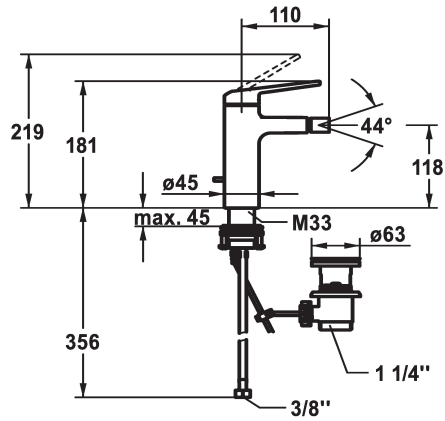

KWC DOMO 6.0 Lever mixer - Bidet

Modell-Linie: DOMO 6.0 | 13.661.041.000FL
Umyvadlové armatury | Hydraulické armatury

KWC-No.

124569

chromeline, A 110, flexible connection hoses, with pop-up valve

- * Lever mixer
- * EcoProtect - water-saving device
- * Fixed spout
- ball joint aerator Neoperl® Caché®
- * KWC cartridge M 35 OP
- with ceramic discs
- flow rate and temperature continuously variable

- temperature limitation
- * Flexible connection hoses 3/8"
- * QuickInstallation - Fastening via threaded connection with locking screws
- * Mounting hole size ø35 mm
- * Scope of delivery:
- KWC pop-up valve Z.538.581.000

Technické údaje

A_Spout_Spray
ATT-KWC-ABLAUFGARNITUR
Connection
ATT-KWC-AUSLAUF
Handling
ATT-KWC-FARBCODE
Installation_type
Faucet_typ
Measure_Height
G_Acoustic group
Projection_A
EnergyLabelCH
ATT-KWC-MASS-WASSERAUSTRITT
Materiál

4 l/min (3 bar)
mit_Ablaufgarnitur
Flexible_Anschlusschläuche
fixovaná
topbedient
chromeline
Standmontage
Hebelmischer
181
l
A110
A
118
mosaz

Náhradní díly

KWC DOMO 6.0 Lever mixer - Bidet

Modell-Linie: DOMO 6.0 | 13.661.041.000FL
Umyvadlové armatury | Hydraulické armatury