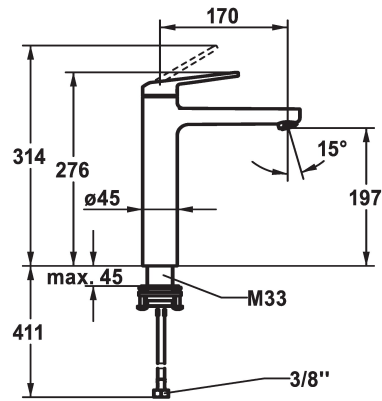

KWC DOMO 6.0 Lever mixer - Basin

Modell-Linie: DOMO 6.0 | 12.668.373.000FL
Armatura umywalkowa | Armatura jednouchwytywa

KWC-No.

124567

chromeline, A 170, flexible connection hoses, without pop-up valve

- * Lever mixer
- * For top-mounted basins
- * EcoProtect - water-saving device
- * Fixed spout
- Neoperl® Cascade® SLC
- * OptimalSpace - ample space for washing or working
- * KWC cartridge M 35 OP

- with ceramic discs
- flow rate and temperature continuously variable
- temperature limitation
- * Flexible connection hoses 3/8"
- * QuickInstallation - Fastening via threaded connection with locking screws
- * Mounting hole size ø35 mm

Dane techniczne

A_Spout_Spray
ATT-KWC-ABLAUFGARNITUR
Connection
Handling
ATT-KWC-FARBCODE
Installation_type
Faucet_typ
Dimension Height
G_Acoustic group
Projection_A
EnergyLabelCH
ATT-KWC-MASS-WASSERAUSTRITT
Material

4 l/min (3 bar)
ohne_Ablaufgarnitur
Flexible_Anschlusschläuche
topbedient
chromeline
für Waschschüssel
Hebelmischer
276
I
A170
A
197
Mosiqdz

Części zamienne

KWC DOMO 6.0
Lever mixer - Basin

Modell-Linie: DOMO 6.0 | 12.668.373.000FL
Armatura umywalkowa | Armatura jednouchwytowa