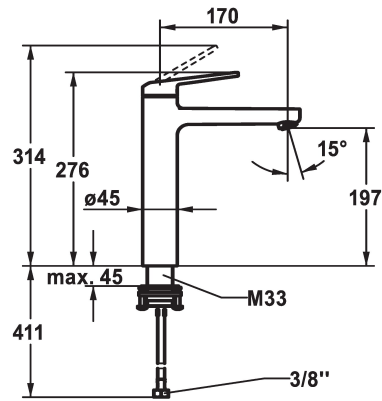

KWC DOMO 6.0 Lever mixer - Basin

Modell-Linie: DOMO 6.0 | 12.668.373.000FL
Umyvadlové armatury | Hydraulické armatury

KWC-No.

124567

chromeline, A 170, flexible connection hoses, without pop-up valve

- * Lever mixer
- * For top-mounted basins
- * EcoProtect - water-saving device
- * Fixed spout
- Neoperl® Cascade® SLC
- * OptimalSpace - ample space for washing or working
- * KWC cartridge M 35 OP

- with ceramic discs
- flow rate and temperature continuously variable
- temperature limitation
- * Flexible connection hoses 3/8"
- * QuickInstallation - Fastening via threaded connection with locking screws
- * Mounting hole size ø35 mm

Technické údaje

A_Spout_Spray
ATT-KWC-ABLAUFGARNITUR
Connection
Handling
ATT-KWC-FARBCODE
Installation_type
Faucet_typ
Measure_Height
G_Acoustic group
Projection_A
EnergyLabelCH
ATT-KWC-MASS-WASSERAUSTRITT
Materiál

4 l/min (3 bar)
ohne_Ablaufgarnitur
Flexible_Anschlussschläuche
topbedient
chromeline
für Waschschüssel
Hebelmischer
276
l
A170
A
197
mosaz

Náhradní díly

KWC DOMO 6.0
Lever mixer - Basin

Modell-Linie: DOMO 6.0 | 12.668.373.000FL
Umyvadlové armatury | Hydraulické armatury