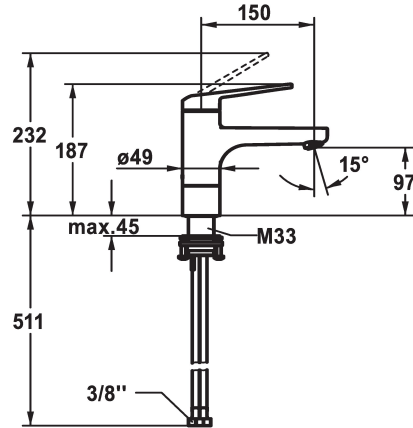

## KWC DOMO 6.0 Lever mixer - Basin - Low pressure

Modell-Linie: DOMO 6.0 | 12.665.021.000FL  
Kranar | Hydraulické armatúry

### KWC-No.

**124564**  
chromeline, A 150, flexible connection hoses, with pop-up valve

**124565**  
chromeline, A 150, flexible connection hoses, without pop-up valve

- \* Lever mixer
- \* EcoProtect - water-saving device
- \* Swivel spout 90°
- Jet regulator
- \* OptimalSpace - ample space for washing or working
- \* KWC cartridge M 35 S
- with ceramic discs

### ATT-KWC- ABLAUFGARNITUR

mit\_Ablaufgarnitur

ohne\_Ablaufgarnitur

- flow rate and temperature continuously variable
- temperature limitation
- \* Flexible connection hoses 3/8"
- \* QuickInstallation - Fastening via threaded connection with locking screws
- \* Mounting hole size  $\varnothing 35$  mm

### Technical Data

ATT-KWC-ABLAUFGARNITUR
Connection
ATT-KWC-AUSLAUF
Handling
ATT-KWC-FARBCODE
Installation_type
Faucet_typ
Measure_Height
ATT-KWC-ENERGIESPAREN
G_Acoustic group
Projection_A
EnergyLabelCH
ATT-KWC-MASS-WASSERAUSTRITT
Material