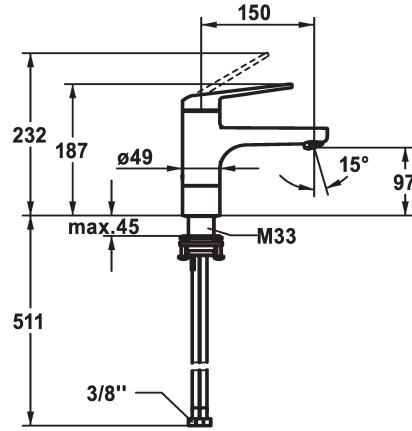

KWC DOMO 6.0 Lever mixer - Basin - Low pressure

Modell-Linie: DOMO 6.0 | 12.665.021.000FL
Armatura umywalkowa | Armatura jednouchwytywa

KWC-No.

124564
chromeline, A 150, flexible connection hoses, with pop-up valve

124565
chromeline, A 150, flexible connection hoses, without pop-up valve

- * Lever mixer
- * EcoProtect - water-saving device
- * Swivel spout 90°
- Jet regulator
- * OptimalSpace - ample space for washing or working
- * KWC cartridge M 35 S
- with ceramic discs

ATT-KWC- ABLAUFGARNITUR

mit_Ablaufgarnitur

ohne_Ablaufgarnitur

- flow rate and temperature continuously variable
- temperature limitation
- * Flexible connection hoses 3/8"
- * QuickInstallation - Fastening via threaded connection with locking screws
- * Mounting hole size ø35 mm

Dane techniczne

ATT-KWC-ABLAUFGARNITUR
Connection
ATT-KWC-AUSLAUF
Handling
ATT-KWC-FARBCODE
Installation_type
Faucet_typ
Dimension Height
ATT-KWC-ENERGIESPAREN
G_Acoustic group
Projection_A
EnergyLabelCH
ATT-KWC-MASS-WASSERAUSTRITT
Material