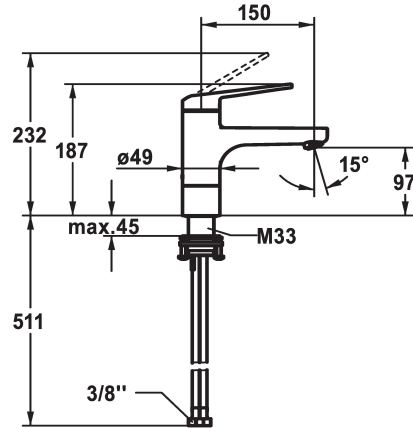

KWC DOMO 6.0

Lever mixer - Basin - Low pressure

Modell-Linie: DOMO 6.0 | 12.665.021.000FL

Umyvadlové armatury | Hydraulické armatury

KWC-No.

124564

chromeline, A 150, flexible connection hoses, with pop-up valve

124565

chromeline, A 150, flexible connection hoses, without pop-up valve

- * Lever mixer
- * EcoProtect - water-saving device
- * Swivel spout 90°
- Jet regulator
- * OptimalSpace - ample space for washing or working
- * KWC cartridge M 35 S
- with ceramic discs

ATT-KWC- ABLAUFGARNITUR

mit_Ablaufgarnitur

ohne_Ablaufgarnitur

- flow rate and temperature continuously variable
- temperature limitation
- * Flexible connection hoses 3/8"
- * QuickInstallation - Fastening via threaded connection with locking screws
- * Mounting hole size ø35 mm

Measure_Height

ATT-KWC-ENERGIESPAREN

G_Acoustic group

Projection_A

EnergyLabelCH

ATT-KWC-MASS-WASSERAUSTRITT

Material

ohne_Ablaufgarnitur