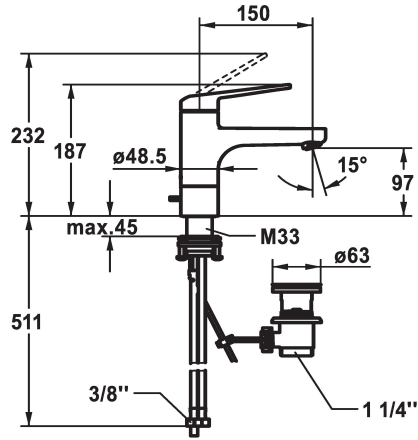

## KWC DOMO 6.0 Lever mixer - Basin - Low pressure

Modell-Linie: **DOMO 6.0** | 12.665.011.000FL  
Kranar | Hydraulické armatúry

### KWC-No.

**124564**  
chromeline, A 150, flexible connection hoses, with pop-up valve

**124565**  
chromeline, A 150, flexible connection hoses, without pop-up valve

- \* Lever mixer
- \* EcoProtect - water-saving device
- \* Swivel spout 90°
- Jet regulator
- \* OptimalSpace - ample space for washing or working
- \* KWC cartridge M 35 S
- with ceramic discs
- flow rate and temperature continuously variable

### ATT-KWC- ABLAUFGARNITUR

mit\_Ablaufgarnitur

ohne\_Ablaufgarnitur

- temperature limitation
- \* Flexible connection hoses 3/8"
- \* QuickInstallation - Fastening via threaded connection with locking screws
- \* Mounting hole size ø35 mm
- \* Scope of delivery:
- KWC pop-up valve Z.538.581.000

Faucet\_typ

Measure\_Height

ATT-KWC-ENERGIESPAREN

G\_Acoustic\_group

Projection\_A

EnergyLabelCH

ATT-KWC-MASS-WASSERAUSTRITT

Material