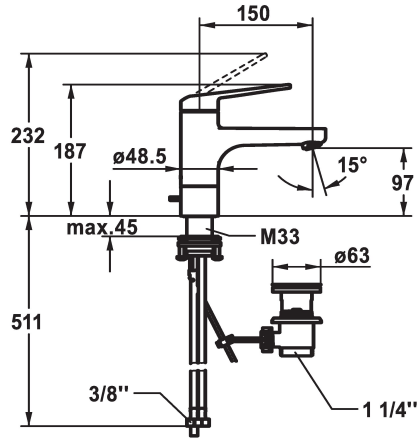

KWC DOMO 6.0

Lever mixer - Basin - Low pressure

Modell-Linie: DOMO 6.0 | 12.665.011.000FL

Armatura umywalkowa | Armatura jednouchwytowa

KWC-No.

124564

chromeline, A 150, flexible connection hoses, with pop-up valve

124565

chromeline, A 150, flexible connection hoses, without pop-up valve

- * Lever mixer
- * EcoProtect - water-saving device
- * Swivel spout 90°
- Jet regulator
- * OptimalSpace - ample space for washing or working
- * KWC cartridge M 35 S
- with ceramic discs
- flow rate and temperature continuously variable

ATT-KWC-ABLAUFGARNITUR

mit_Ablaufgarnitur

ohne_Ablaufgarnitur

- temperature limitation
- * Flexible connection hoses 3/8"
- * QuickInstallation - Fastening via threaded connection with locking screws
- * Mounting hole size ø35 mm
- * Scope of delivery:
- KWC pop-up valve Z.538.581.000

Faucet_typ

Dimension Height

ATT-KWC-ENERGIESPAREN

G_Acoustic_group

Projection_A

EnergyLabelCH

ATT-KWC-MASS-WASSERAUSTRITT

Material