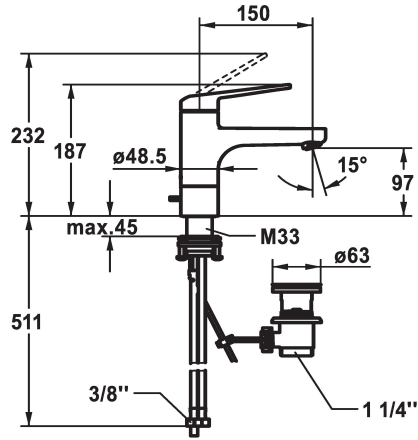

KWC DOMO 6.0 Lever mixer - Basin - Low pressure

Modell-Linie: **DOMO 6.0** | 12.665.011.000FL
Hanat | Käsikäyttöiset hanat

KWC-No.

124564
chromeline, A 150, flexible connection hoses, with pop-up valve

124565
chromeline, A 150, flexible connection hoses, without pop-up valve

- * Lever mixer
- * EcoProtect - water-saving device
- * Swivel spout 90°
- Jet regulator
- * OptimalSpace - ample space for washing or working
- * KWC cartridge M 35 S
- with ceramic discs
- flow rate and temperature continuously variable

ATT-KWC- ABLAUFGARNITUR

mit_Ablaufgarnitur

ohne_Ablaufgarnitur

- temperature limitation
- * Flexible connection hoses 3/8"
- * QuickInstallation - Fastening via threaded connection with locking screws
- * Mounting hole size ø35 mm
- * Scope of delivery:
- KWC pop-up valve Z.538.581.000

Faucet_typ

Measure_Height

ATT-KWC-ENERGIESPAREN

G_Acoustic_group

Projection_A

EnergyLabelCH

ATT-KWC-MASS-WASSERAUSTRITT

Materiaali