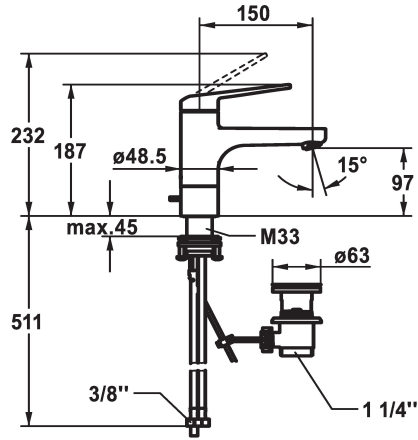

KWC DOMO 6.0 Lever mixer - Basin - Low pressure

Modell-Linie: DOMO 6.0 | 12.665.011.000FL
Umyvadlové armatury | Hydraulické armatury

KWC-No.

124564
chromeline, A 150, flexible connection hoses, with pop-up valve

124565
chromeline, A 150, flexible connection hoses, without pop-up valve

- * Lever mixer
- * EcoProtect - water-saving device
- * Swivel spout 90°
- Jet regulator
- * OptimalSpace - ample space for washing or working
- * KWC cartridge M 35 S
- with ceramic discs
- flow rate and temperature continuously variable

ATT-KWC- ABLAUFGARNITUR

mit_Ablaufgarnitur

ohne_Ablaufgarnitur

- temperature limitation
- * Flexible connection hoses 3/8"
- * QuickInstallation - Fastening via threaded connection with locking screws
- * Mounting hole size ø35 mm
- * Scope of delivery:
- KWC pop-up valve Z.538.581.000

Faucet_typ

Measure_Height

ATT-KWC-ENERGIESPAREN

G_Acoustic_group

Projection_A

EnergyLabelCH

ATT-KWC-MASS-WASSERAUSTRITT

Materiál