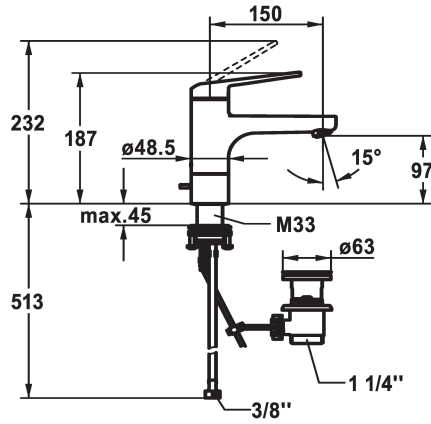

KWC DOMO 6.0 Lever mixer - Basin

Modell-Linie: DOMO 6.0 | 12.668.011.000FL
Armatura umywalkowa | Armatura jednouchwytowa

KWC-No.

124561
chromeline, A 150, flexible connection hoses, with pop-up valve

124562
chromeline, A 150, flexible connection hoses, without pop-up valve

- * Lever mixer
- * EcoProtect - water-saving device
- * Swivel spout 90°
- Neoperl® Cascade® SLC
- * OptimalSpace - ample space for washing or working
- * KWC cartridge M 35 S
- with ceramic discs
- flow rate and temperature continuously variable

ATT-KWC- ABLAUFGARNITUR

mit_Ablaufgarnitur

ohne_Ablaufgarnitur

- temperature limitation
- * Flexible connection hoses 3/8"
- * QuickInstallation - Fastening via threaded connection with locking screws
- * Mounting hole size ø35 mm
- * Scope of delivery:
- KWC pop-up valve Z.538.581.000

Faucet_typ

Dimension Height

G_Acoustic group

Projection_A

EnergyLabelCH

ATT-KWC-MASS-WASSERAUSTRITT

Material

5 l/min (3 bar)