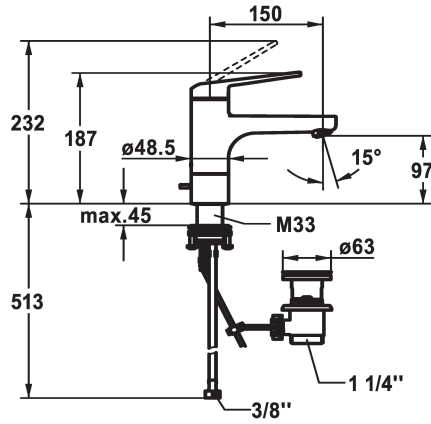

KWC DOMO 6.0 Lever mixer - Basin

Modell-Linie: DOMO 6.0 | 12.668.011.000FL
Umyvadlové armatury | Hydraulické armatury

KWC-No.

124561
chromeline, A 150, flexible connection hoses, with pop-up valve

124562
chromeline, A 150, flexible connection hoses, without pop-up valve

- * Lever mixer
- * EcoProtect - water-saving device
- * Swivel spout 90°
- Neoperl® Cascade® SLC
- * OptimalSpace - ample space for washing or working
- * KWC cartridge M 35 S
- with ceramic discs
- flow rate and temperature continuously variable

ATT-KWC- ABLAUFGARNITUR

mit_Ablaufgarnitur

ohne_Ablaufgarnitur

- temperature limitation
- * Flexible connection hoses 3/8"
- * QuickInstallation - Fastening via threaded connection with locking screws
- * Mounting hole size ø35 mm
- * Scope of delivery:
- KWC pop-up valve Z.538.581.000

Faucet_typ

Measure_Height

G_Acoustic group

Projection_A

EnergyLabelCH

ATT-KWC-MASS-WASSERAUSTRITT

Material

5 l/min (3 bar)