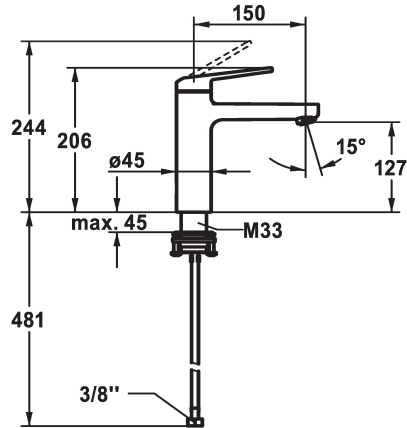

## KWC DOMO 6.0 Lever mixer - Basin

Modell-Linie: DOMO 6.0 | 12.668.052.000FL  
Umyvadlové armatury | Hydraulické armatury

### KWC-No.

**124552**  
chromeline, A 150, flexible connection hoses, with pop-up valve

**124553**  
chromeline, A 150, flexible connection hoses, without pop-up valve

- \* Lever mixer
- \* EcoProtect - water-saving device
- \* Fixed spout
- Neoperl® Cascade® SLC
- \* OptimalSpace - ample space for washing or working
- \* KWC cartridge M 35 OP
- with ceramic discs

### ATT-KWC- ABLAUFGARNITUR

mit\_Ablaufgarnitur

ohne\_Ablaufgarnitur

- flow rate and temperature continuously variable
- temperature limitation
- \* Flexible connection hoses 3/8"
- \* QuickInstallation - Fastening via threaded connection with locking screws
- \* Mounting hole size ø35 mm

Faucet\_typ

Measure\_Height

G\_Acoustic group

Projection\_A

EnergyLabelCH

ATT-KWC-MASS-WASSERAUSTRITT

Materiál

4 l/min (3 bar)