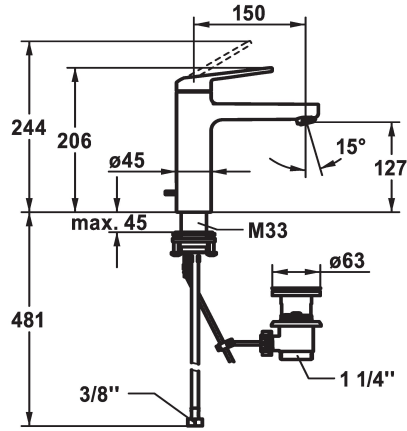

KWC DOMO 6.0 Lever mixer - Basin

Modell-Linie: DOMO 6.0 | 12.668.042.000FL
Armatura umywalkowa | Armatura jednouchwytywa

KWC-No.

124552
chromeline, A 150, flexible connection hoses, with pop-up valve

124553
chromeline, A 150, flexible connection hoses, without pop-up valve

ATT-KWC- ABLAUFGARNITUR

mit_Ablaufgarnitur

ohne_Ablaufgarnitur

- temperature limitation
- * Flexible connection hoses 3/8"
- * QuickInstallation - Fastening via threaded connection with locking screws
- * Mounting hole size ø35 mm
- * Scope of delivery:
- KWC pop-up valve Z.538.581.000

Faucet_typ

Dimension Height

G_Acoustic group

Projection_A

EnergyLabelCH

ATT-KWC-MASS-WASSERAUSTRITT

Materiał

4 l/min (3 bar)

I

A150

A

127

Mosiądz

Części zamienne

KWC DOMO 6.0 Lever mixer - Basin

Modell-Linie: **DOMO 6.0** | 12.668.042.000FL
Armatura umywalkowa | Armatura jednouchwytowa