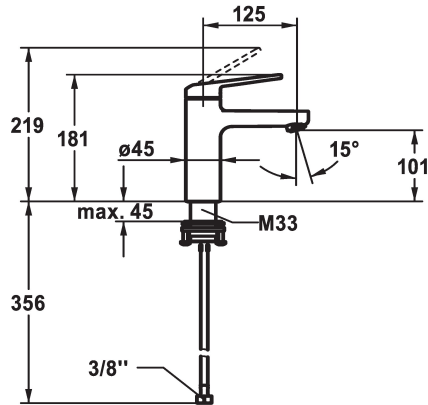

KWC DOMO 6.0 Lever mixer - Basin

Modell-Linie: DOMO 6.0 | 12.668.051.000FL
Kranar | Hydraulické armatúry

KWC-No.

124546
chromeline, A 125, flexible connection hoses, with pop-up valve

124547
chromeline, A 125, flexible connection hoses, without pop-up valve

- * Lever mixer
- * EcoProtect - water-saving device
- * Fixed spout
- Neoperl® Cascade® SLC
- * KWC cartridge M 35 OP
- with ceramic discs

ATT-KWC- ABLAUFGARNITUR

mit_Ablaufgarnitur

ohne_Ablaufgarnitur

- flow rate and temperature continuously variable
- temperature limitation
- * Flexible connection hoses 3/8"
- * QuickInstallation - Fastening via threaded connection with locking screws
- * Mounting hole size ø35 mm

Technical Data

A_Spout_Spray
ATT-KWC-ABLAUFGARNITUR
Connection
ATT-KWC-AUSLAUF
Handling
ATT-KWC-FARBCODE
Installation_type
Faucet_typ
Measure_Height
G_Acoustic group
Projection_A
EnergyLabelCH
ATT-KWC-MASS-WASSERAUSTRITT
Material

4 l/min (3 bar)
ohne_Ablaufgarnitur
Flexible_Anschlusschläuche
fest
topbedient
chromeline
Standmontage
Hebelmischer
181
I
A125
A
101
Mässing

Reservdelar

KWC DOMO 6.0
Lever mixer - Basin

Modell-Linie: **DOMO 6.0** | 12.668.051.000FL
Kranar | Hydraulické armatury