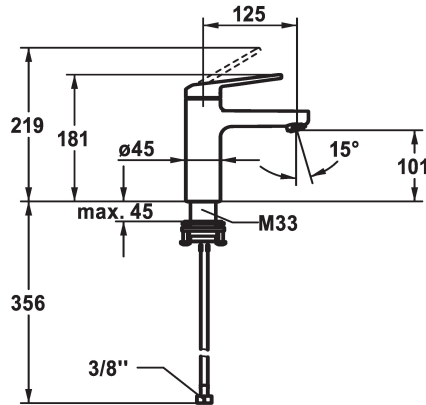

## KWC DOMO 6.0 Lever mixer - Basin

Modell-Linie: DOMO 6.0 | 12.668.051.000FL  
Armatura umywalkowa | Armatura jednouchwytywa

### KWC-No.

**124546**  
chromeline, A 125, flexible connection hoses, with pop-up valve

**124547**  
chromeline, A 125, flexible connection hoses, without pop-up valve

- \* Lever mixer
- \* EcoProtect - water-saving device
- \* Fixed spout
- Neoperl® Cascade® SLC
- \* KWC cartridge M 35 OP
- with ceramic discs

### ATT-KWC- ABLAUFGARNITUR

mit\_Ablaufgarnitur

ohne\_Ablaufgarnitur

- flow rate and temperature continuously variable
- temperature limitation
- \* Flexible connection hoses 3/8"
- \* QuickInstallation - Fastening via threaded connection with locking screws
- \* Mounting hole size ø35 mm

### Dane techniczne

A_Spout_Spray
ATT-KWC-ABLAUFGARNITUR
Connection
ATT-KWC-AUSLAUF
Handling
ATT-KWC-FARBCODE
Installation_type
Faucet_typ
Dimension Height
G_Acoustic group
Projection_A
EnergyLabelCH
ATT-KWC-MASS-WASSERAUSTRITT
Material