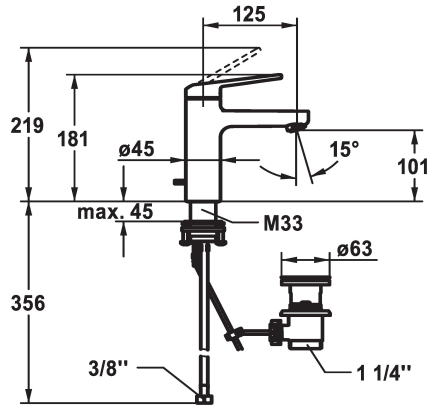

KWC DOMO 6.0 Lever mixer - Basin

Modell-Linie: DOMO 6.0 | 12.668.041.000FL
Armatura umywalkowa | Armatura jednouchwytywa

KWC-No.

124546
chromeline, A 125, flexible connection hoses, with pop-up valve

124547
chromeline, A 125, flexible connection hoses, without pop-up valve

- * Lever mixer
- * EcoProtect - water-saving device
- * Fixed spout
- Neoperl® Cascade® SLC
- * KWC cartridge M 35 OP
- with ceramic discs
- flow rate and temperature continuously variable

ATT-KWC- ABLAUFGARNITUR

mit_Ablaufgarnitur

ohne_Ablaufgarnitur

- temperature limitation
- * Flexible connection hoses 3/8"
- * QuickInstallation - Fastening via threaded connection with locking screws
- * Mounting hole size ø35 mm
- * Scope of delivery:
- KWC pop-up valve Z.538.581.000

Faucet_typ

Dimension Height

G_Acoustic group

Projection_A

EnergyLabelCH

ATT-KWC-MASS-WASSERAUSTRITT

Material

4 l/min (3 bar)