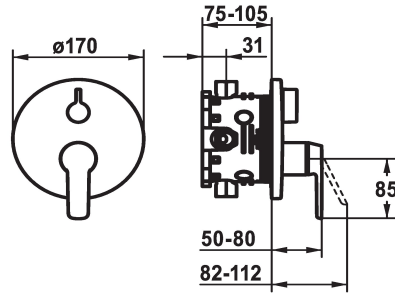

KWC MONTA Trim kit - Tub

Modell-Linie: MONTA | 20.414.510.000
Duschar | Badkarsarmaturer

KWC-No.

124534
chromeline, Trim kit

124535
chromeline, Trim kit, with vacuum breaker

- * Trim kit with function unit
- * Outflow top and below
- * Turning handle for diverter
- * KWC cartridge M 35 H
- with ceramic discs
- flow rate and temperature continuously variable
- * Scope of delivery:

ATT-KWC-UNTERPUTZ

FM-Set

FM-Set mit SI

- Function unit, lever, cap, sleeve, cover plate, holder for escutcheon, diverter
- Fastening of the cover plate without screws
- * To be ordered separately:
- Unit for concealed installation KWC BLUEBOX®
- ½", without shut-off valve, 39.999.900.931
- ¾" (½"), with shut-off valve, 39.999.910.931

ATT-KWC-UNTERPUTZ

EnergyLabelCH

Material

19 l/min (3 bar)

D170

frontbedient

chromeline

Väggmontering

Hebelmischer

I

FM-Set mit SI

C

Mässing

Extratillbehör

KWC MONTA
Trim kit - Tub

Modell-Linie: MONTA | 20.414.510.000
Duschar | Badkarsarmaturer