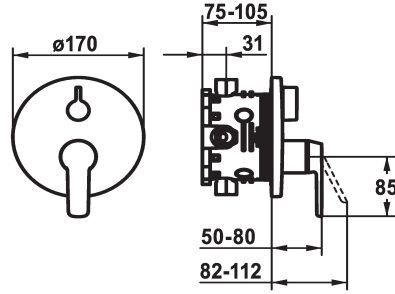

KWC MONTA Trim kit - Tub

Modell-Linie: MONTA | 20.414.510.000
Suihkut ja suihkupaneelit | Allashanat

KWC-No.

124534
chromeline, Trim kit

124535
chromeline, Trim kit, with vacuum breaker

- * Trim kit with function unit
- * Outflow top and below
- * Turning handle for diverter
- * KWC cartridge M 35 H
- with ceramic discs
- flow rate and temperature continuously variable
- * Scope of delivery:

ATT-KWC-UNTERPUTZ

FM-Set

FM-Set mit SI

- Function unit, lever, cap, sleeve, cover plate, holder for escutcheon, diverter
- Fastening of the cover plate without screws
- * To be ordered separately:
- Unit for concealed installation KWC BLUEBOX®
- ½", without shut-off valve, 39.999.900.931
- ¾" (½"), with shut-off valve, 39.999.910.931

ATT-KWC-UNTERPUTZ

EnergyLabelCH

Materiaali

IviCode

19 l/min (3 bar)

D170

frontbedient

chromeline

KWC MONTA

Trim kit - Tub

Modell-Linie: MONTA | 20.414.510.000

Suihkut ja suihkupaneelit | Allashanat

BLUEBOX Alignment set

537593
Z.537.593

BLUEBOX Extension set 15 mm

537595
Z.537.595