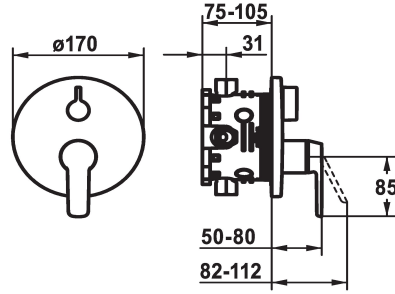

KWC MONTA Trim kit - Tub

Modell-Linie: MONTA | 20.414.510.000
Showers | Exposed bath mixer

KWC-No.

124534
chromeline, Trim kit

124535
chromeline, Trim kit, with vacuum breaker

Concealed unit

Trim kit

Trim kit, with vacuum breaker

- * Trim kit with function unit
- * Outflow top and below
- * Turning handle for diverter
- * KWC cartridge M 35 H
- with ceramic discs
- flow rate and temperature continuously variable
- * Scope of delivery:

- Function unit, lever, cap, sleeve, cover plate, holder for escutcheon, diverter
- Fastening of the cover plate without screws
- * To be ordered separately:
- Unit for concealed installation KWC BLUEBOX®
- ½", without shut-off valve, 39.999.900.931
- ¾" (½"), with shut-off valve, 39.999.910.931

Technical Data

Flow rate
Diameter
Handling
Color code
Installation type
Faucet_typ
Acoustic group
Concealed unit
Energy label
material

19 l/min (3 bar)
D170
front lever
chromeline
Wall mounted
Lever mixer
I
Trim kit, with vacuum breaker
C
Brass