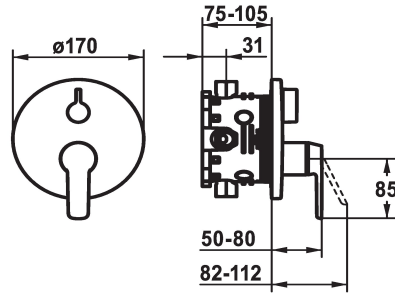

KWC MONTA Trim kit - Tub

Modell-Linie: MONTA | 20.414.510.000
Sprchové armatury | Vanové armatury

KWC-No.

124534
chromeline, Trim kit

124535
chromeline, Trim kit, with vacuum breaker

- * Trim kit with function unit
- * Outflow top and below
- * Turning handle for diverter
- * KWC cartridge M 35 H
- with ceramic discs
- flow rate and temperature continuously variable
- * Scope of delivery:

ATT-KWC-UNTERPUTZ

FM-Set

FM-Set mit SI

- Function unit, lever, cap, sleeve, cover plate, holder for escutcheon, diverter
- Fastening of the cover plate without screws
- * To be ordered separately:
- Unit for concealed installation KWC BLUEBOX®
- ½", without shut-off valve, 39.999.900.931
- ¾" (½"), with shut-off valve, 39.999.910.931

ATT-KWC-UNTERPUTZ

EnergyLabelCH

Materiál

19 l/min (3 bar)

D170

frontbedient

chromeline

montáž na stěnu

Hebelmischer

I

FM-Set mit SI

C

mosaz

KWC MONTA
Trim kit - Tub

Modell-Linie: MONTA | 20.414.510.000
Sprchové armatury | Vanové armatury

BLUEBOX Alignment set