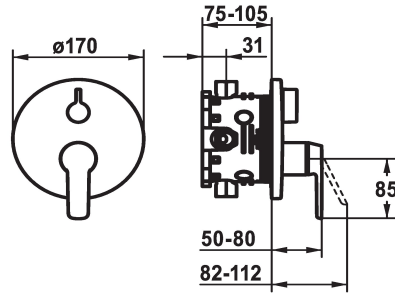

KWC MONTA Trim kit - Tub

Modell-Linie: MONTA | 20.414.510.000
Showers | Exposed bath mixer

KWC-No.

124534
chromeline, Trim kit

124535
chromeline, Trim kit, with vacuum breaker

Concealed_unit

Trim kit

Trim kit, with vacuum breaker

- * Trim kit with function unit
- * Outflow top and below
- * Turning handle for diverter
- * KWC cartridge M 35 H
- with ceramic discs
- flow rate and temperature continuously variable
- * Scope of delivery:

- Function unit, lever, cap, sleeve, cover plate, holder for escutcheon, diverter
- Fastening of the cover plate without screws
- * To be ordered separately:
- Unit for concealed installation KWC BLUEBOX®
- ½", without shut-off valve, 39.999.900.931
- ¾" (½"), with shut-off valve, 39.999.910.931

Technical Data

Flow rate
Diameter
Handling
Color code
Installation_type
Faucet_typ
G_Acoustic group
Concealed_unit
Energy Label
material

19 l/min (3 bar)
D170
front lever
chrome
Wall mounted
Lever mixer
I
Trim kit, with vacuum breaker
C
Brass