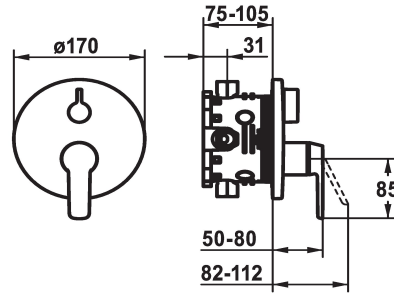

KWC MONTA Trim kit - Tub

Modell-Linie: MONTA | 20.414.500.000
Armatura natryskowa | Baterie wannowe

KWC-No.

124534
chromeline, Trim kit

124535
chromeline, Trim kit, with vacuum breaker

- * Trim kit with function unit
- * Outflow top and below
- * Turning handle for diverter
- * KWC cartridge M 35 H
- with ceramic discs
- flow rate and temperature continuously variable
- * Scope of delivery:

ATT-KWC-UNTERPUTZ

FM-Set

FM-Set mit SI

- Function unit, lever, cap, sleeve, cover plate, holder for escutcheon, diverter
- Fastening of the cover plate without screws
- * To be ordered separately:
- Unit for concealed installation KWC BLUEBOX®
- ½", without shut-off valve, 39.999.900.931
- ¾" (½"), with shut-off valve, 39.999.910.931

Dane techniczne

ATT-KWC-A_ABGANG_UP

średnicy

Handling

ATT-KWC-FARBCODE

Installation_type

Faucet_typ

G_Acoustic group

ATT-KWC-UNTERPUTZ

EnergyLabelCH

Material

19 l/min (3 bar)

D170

frontbedient

chromeline

Montaż naścienny