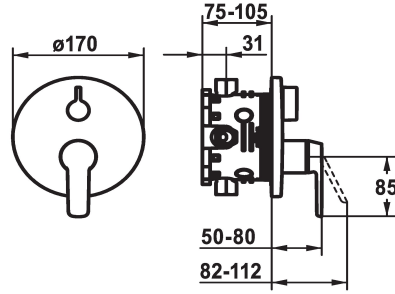

## KWC MONTA Trim kit - Tub

Modell-Linie: MONTA | 20.414.500.000  
Suihkut ja suihkupaneelit | Allashanot

### KWC-No.

**124534**  
chromeline, Trim kit

**124535**  
chromeline, Trim kit, with vacuum breaker

- \* Trim kit with function unit
- \* Outflow top and below
- \* Turning handle for diverter
- \* KWC cartridge M 35 H
- with ceramic discs
- flow rate and temperature continuously variable
- \* Scope of delivery:

### ATT-KWC-UNTERPUTZ

FM-Set

FM-Set mit SI

- Function unit, lever, cap, sleeve, cover plate, holder for escutcheon, diverter
- Fastening of the cover plate without screws
- \* To be ordered separately:
- Unit for concealed installation KWC BLUEBOX®
- ½", without shut-off valve, 39.999.900.931
- ¾" (½"), with shut-off valve, 39.999.910.931