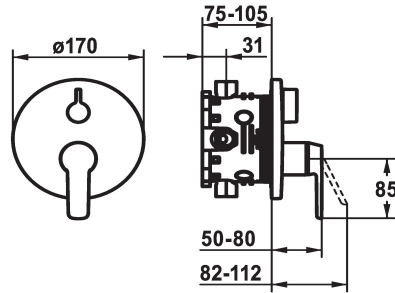

KWC MONTA Trim kit - Tub

Modell-Linie: MONTA | 20.414.500.000
Showers | Exposed bath mixer

KWC-No.

124534
chromeline, Trim kit

124535
chromeline, Trim kit, with vacuum breaker

Concealed_unit

Trim kit

Trim kit, with vacuum breaker

- * Trim kit with function unit
- * Outflow top and below
- * Turning handle for diverter
- * KWC cartridge M 35 H
- with ceramic discs
- flow rate and temperature continuously variable
- * Scope of delivery:

- Function unit, lever, cap, sleeve, cover plate, holder for escutcheon, diverter
- Fastening of the cover plate without screws
- * To be ordered separately:
- Unit for concealed installation KWC BLUEBOX®
- ½", without shut-off valve, 39.999.900.931
- ¾" (½"), with shut-off valve, 39.999.910.931

Technical Data

Flow rate
Diameter
Handling
Color code
Installation_type
Faucet_typ
G_Acoustic group
Concealed_unit
Energy Label
material

19 l/min (3 bar)
D170
front lever
chrome
Wall mounted
Lever mixer
I
Trim kit
C
Brass