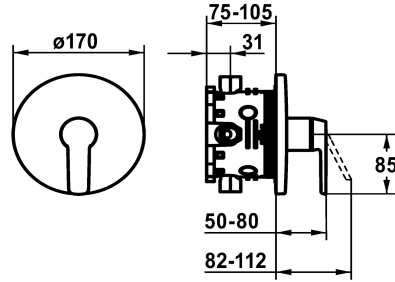

KWC MONTA Trim kit - Shower

Modell-Linie: MONTA | 21.414.500.000
Showers | Manual shower

KWC-No.

124533
chromeline, Trim kit

- * Trim kit with function unit
- * Outflow top or below
- * KWC cartridge M 35 H
- with ceramic discs
- flow rate and temperature continuously variable
- * Scope of delivery:

- Function unit, lever, cap, sleeve, cover plate, holder for escutcheon
- Fastening of the cover plate without screws
- * To be ordered separately:
- Unit for concealed installation KWC BLUEBOX®
- ½", without shut-off valve, 39.999.900.931
- ¾" (½"), with shut-off valve, 39.999.910.931

Technical Data

Flow rate
Diameter
Handling
Color_code
Installation_type
Faucet_typ
G_Acoustic group
Concealed_unit
Energy Label
material

19 l/min (3 bar)
D170
front lever
chrome
Wall mounted
Lever mixer
I
Trim kit
C
Brass

537953

KWC MONTA Trim kit - Shower

Modell-Linie: MONTA | 21.414.500.000
Showers | Manual shower

Z.537.593

Z.537.595

Z.537.600

Z.537.953

Spare Parts