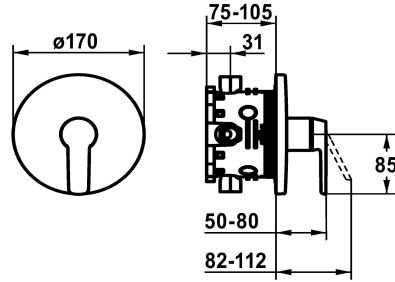

KWC MONTA Trim kit - Shower

Modell-Linie: MONTA | 21.414.500.000
Showers | Manual shower

KWC-No.

124533
chromeline, Trim kit

- * Trim kit with function unit
- * Outflow top or below
- * KWC cartridge M 35 H
- with ceramic discs
- flow rate and temperature continuously variable
- * Scope of delivery:

- Function unit, lever, cap, sleeve, cover plate, holder for escutcheon
- Fastening of the cover plate without screws
- * To be ordered separately:
- Unit for concealed installation KWC BLUEBOX®
- ½", without shut-off valve, 39.999.900.931
- ¾" (½"), with shut-off valve, 39.999.910.931

Technical Data

Flow rate
Diameter
Handling
Color code
Installation_type
Faucet_typ
G_Acoustic group
Concealed_unit
Energy Label
material

19 l/min (3 bar)
D170
front lever
chrome
Wall mounted
Lever mixer
I
Trim kit
C
Brass

537953

KWC MONTA Trim kit - Shower

Modell-Linie: MONTA | 21.414.500.000
Showers | Manual shower

Z.537.593

Z.537.595

Z.537.600

Z.537.953

Spare Parts