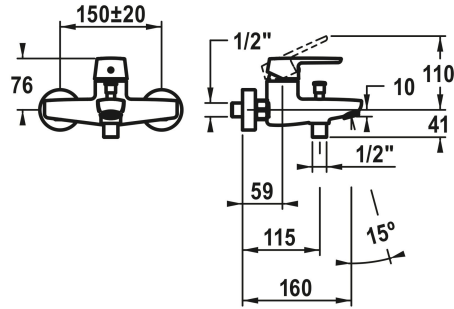

KWC MONTA Lever mixer - tub

Modell-Linie: MONTA | 20.412.333.000
Showers | Exposed bath mixer

KWC-No.

124531
chromeline, AD 150±20, A 160, without shower, hose and bracket

- * Lever mixer
- * Diverter with automatic reset
- * Inherently safe against backflow
- * Fixed spout
- Neoperl® Perlator®

- * KWC cartridge M 35 H
- with ceramic discs
- flow rate and temperature continuously variable
- * Wall connections 1/2" x 3/4", without shut-off valve eccentric 10 mm

Technical Data

A_Spout_Spray	20 l/min (3 bar)
A_Shower outlet	16 l/min (3 bar)
Spout	fixe
Shower_set	OHNE_BRAUSE,_SCHLAUCH,_HALTER
Handling	top lever
Color_code	chromeline
Installation_type	Wall mounted
Faucet_typ	Lever mixer
Measure_Height	76
G_Acoustic group	II
G_Acoustic group_Shower_outlet	II
Projection_A	A 160
Connection measure	150+/-20
Dimension Water outlet	10
material	Brass

Spare Parts

KWC MONTA Lever mixer - tub

Modell-Linie: MONTA | 20.412.333.000
Showers | Exposed bath mixer

Control cartridge

538327
Z.537.582
