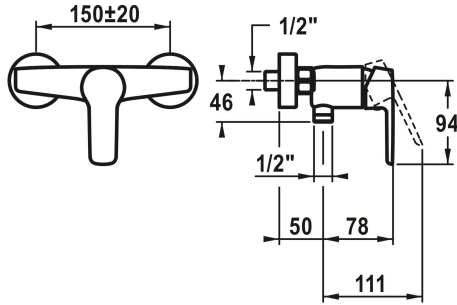

KWC MONTA Lever mixer - shower

Modell-Linie: MONTA | 21.412.330.000
Showers | Manual shower

KWC-No.

124527
chromeline, AD 150±20, without shower and hose

- * Lever mixer
- * Intrinsically safe against backflow
- * KWC cartridge M 35 H
- with ceramic discs

- flow rate and temperature continuously variable
- * Wall connections 1/2" x 3/4", without shut-off valve eccentric 10 mm

Technical Data

A_Shower outlet	16 l/min (3 bar)
Shower_set	OHNE_BRAUSE_SCHLAUCH
Handling	front lever
Color_code	chromeline
Installation_type	Wall mounted
Faucet_typ	Lever mixer
Measure_Height	63
G_Acoustic group_Shower_outlet	II
Connection measure	150+/-20
material	Brass

Spare Parts

Control cartridge

538327

KWC MONTA

Lever mixer - shower

Modell-Linie: MONTA | 21.412.330.000

Showers | Manual shower

Z.537.582
