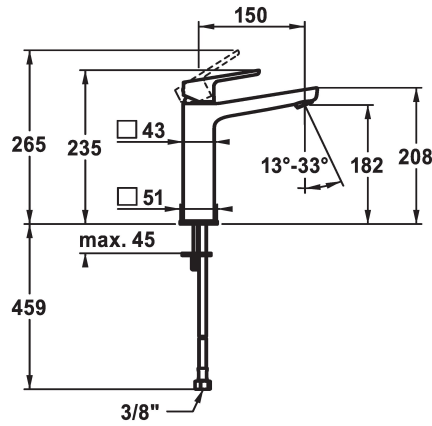

KWC MONTA Lever mixer - Basin

Modell-Linie: MONTA | 12.411.093.000FL
Armatura umywalkowa | Armatura jednouchwytowa

KWC-No.

124523

chromeline, A 150, flexible connection hoses, without pop-up valve

- * Lever mixer
- * For top-mounted basins
- * EcoProtect - water-saving device
- * Fixed spout
- Neoperl® Perlator® SSR, swivelling jet regulator
- * OptimalSpace - ample space for washing or working
- * KWC cartridge M 35 OP

- with ceramic discs
- flow rate and temperature continuously variable
- temperature limitation
- * Flexible connection hoses 3/8"
- * Fastening by means of stud bolt 2x M6 x 1
- * Mounting hole size ø35 mm

Faucet_typ

Dimension Height

G_Acoustic group

Projection_A

EnergyLabelCH

ATT-KWC-MASS-WASSERAUSTRITT

Materiał

5 l/min (3 bar)

I

A150

A

182

Mosiądz

Części zamienne

KWC MONTA Lever mixer - Basin

Modell-Linie: MONTA | 12.411.093.000FL
Armatura umywalkowa | Armatura jednouchwytowa