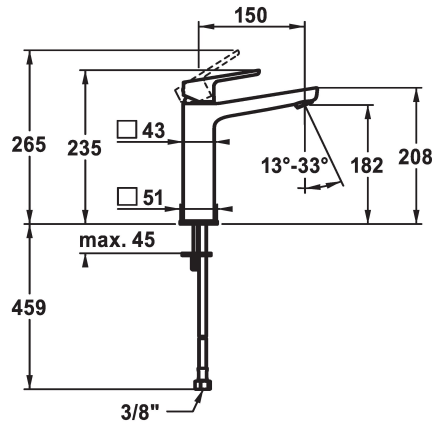

## KWC MONTA Lever mixer - Basin

Modell-Linie: MONTA | 12.411.093.000FL  
Umyvadlové armatury | Hydraulické armatury

### KWC-No.

**124523**

chromeline, A 150, flexible connection hoses, without pop-up valve

- \* Lever mixer
- \* For top-mounted basins
- \* EcoProtect - water-saving device
- \* Fixed spout
- Neoperl® Perlator® SSR, swivelling jet regulator
- \* OptimalSpace - ample space for washing or working
- \* KWC cartridge M 35 OP

- with ceramic discs
- flow rate and temperature continuously variable
- temperature limitation
- \* Flexible connection hoses 3/8"
- \* Fastening by means of stud bolt 2x M6 x 1
- \* Mounting hole size  $\varnothing 35$  mm

Faucet\_typ

Measure\_Height

G\_Acoustic group

Projection\_A

EnergyLabelCH

ATT-KWC-MASS-WASSERAUSTRITT

Materiál

5 l/min (3 bar)