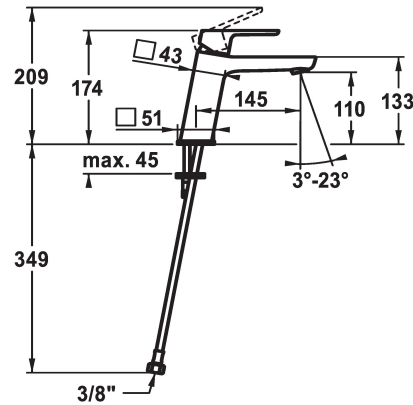

## KWC MONTA

Lever mixer - Basin - CoolFix

Modell-Linie: MONTA | 12.411.073.000FL

Kranar | Hydraulické armatúry

### ATT-KWC- ABLAUFGARNITUR

mit\_Ablaufgarnitur

ohne\_Ablaufgarnitur

- with ceramic discs
- flow rate and temperature continuously variable
- temperature limitation
- \* Flexible connection hoses 3/8"
- \* Fastening by means of stud bolt M8 x 1
- \* Mounting hole size ø35 mm