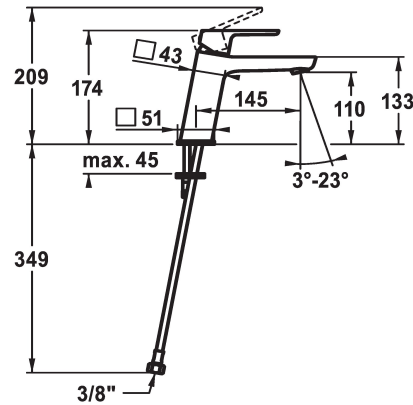

KWC MONTA

Lever mixer - Basin - CoolFix

Modell-Linie: MONTA | 12.411.073.000FL

Armatura umywalkowa | Armatura jednouchwytywa

KWC-No.

124521

chromeline, A 145, flexible connection hoses, with pop-up valve

124522

chromeline, A 145, flexible connection hoses, without pop-up valve

- * Lever mixer
- * CoolFix - Cold water flow with a centered lever
- * EcoProtect - water-saving device
- * Fixed spout
- Neoperl® Perlator® SSR, swivelling jet regulator
- * OptimalSpace - ample space for washing or working
- * KWC cartridge M 35 OP

ATT-KWC- ABLAUFGARNITUR

mit_Ablaufgarnitur

ohne_Ablaufgarnitur

- with ceramic discs
- flow rate and temperature continuously variable
- temperature limitation
- * Flexible connection hoses 3/8"
- * Fastening by means of stud bolt M8 x 1
- * Mounting hole size ø35 mm

Faucet_typ

Dimension Height

ATT-KWC-ENERGIESPAREN

G_Acoustic group

Projection_A

EnergyLabelCH

ATT-KWC-MASS-WASSERAUSTRITT

Material