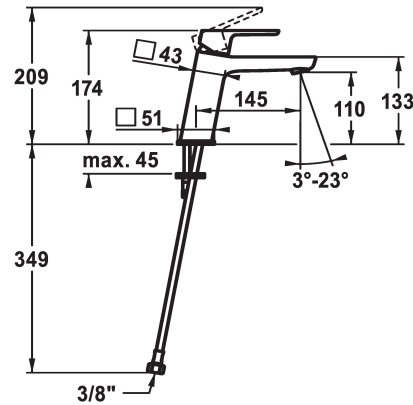

KWC MONTA

Lever mixer - Basin - CoolFix

Modell-Linie: MONTA | 12.411.073.000FL

Hanat | Käsikäyttöiset hanat

KWC-No.

124521

chromeline, A 145, flexible connection hoses, with pop-up valve

124522

chromeline, A 145, flexible connection hoses, without pop-up valve

- * Lever mixer
- * CoolFix - Cold water flow with a centered lever
- * EcoProtect - water-saving device
- * Fixed spout
- Neoperl® Perlator® SSR, swivelling jet regulator
- * OptimalSpace - ample space for washing or working
- * KWC cartridge M 35 OP

ATT-KWC- ABLAUFGARNITUR

mit_Ablaufgarnitur

ohne_Ablaufgarnitur

- with ceramic discs
- flow rate and temperature continuously variable
- temperature limitation
- * Flexible connection hoses 3/8"
- * Fastening by means of stud bolt M8 x 1
- * Mounting hole size ø35 mm

Faucet_typ

Measure_Height

ATT-KWC-ENERGIESPAREN

G_Acoustic group

Projection_A

EnergyLabelCH

ATT-KWC-MASS-WASSERAUSTRITT

Materiaali