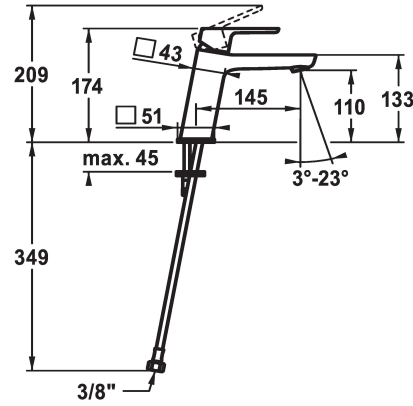

KWC MONTA

Lever mixer - Basin - CoolFix

Modell-Linie: MONTA | 12.411.073.000FL

Taps | Manual taps

KWC-No.

124521

chromeline, A 145, flexible connection hoses, with pop-up valve

124522

chromeline, A 145, flexible connection hoses, without pop-up valve

- * Lever mixer
- * CoolFix - Cold water flow with a centered lever
- * EcoProtect - water-saving device
- * Fixed spout
- Neoperl® Perlator® SSR, swivelling jet regulator
- * OptimalSpace - ample space for washing or working
- * KWC cartridge M 35 OP

pop-up valve

with pop-up valve

without pop-up valve

- with ceramic discs
- flow rate and temperature continuously variable
- temperature limitation
- * Flexible connection hoses 3/8"
- * Fastening by means of stud bolt M8 x 1
- * Mounting hole size ø35 mm

Technical Data

Flow rate
pop-up valve
Connection
Spout
Handling
Color code
Installation type
Faucet_typ
Measure Height
Energysaving
Acoustic group
Projection A
Energy label
Dimension Water outlet
material