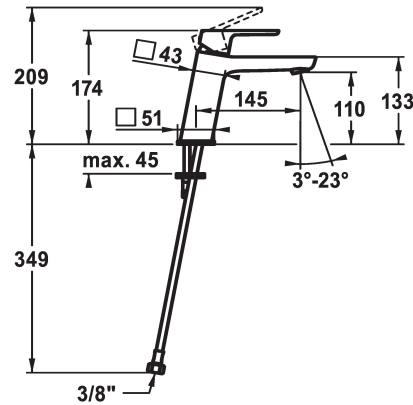

KWC MONTA Lever mixer - Basin - CoolFix

Modell-Linie: MONTA | 12.411.073.000FL
Taps | Manual taps

KWC-No.

124521
chromeline, A 145, flexible connection hoses, with pop-up valve

124522
chromeline, A 145, flexible connection hoses, without pop-up valve

- * Lever mixer
- * CoolFix - Cold water flow with a centered lever
- * EcoProtect - water-saving device
- * Fixed spout
- Neoperl® Perlator® SSR, swivelling jet regulator
- * OptimalSpace - ample space for washing or working
- * KWC cartridge M 35 OP

Pop-up_valve

with pop-up valve

without pop-up valve

- with ceramic discs
- flow rate and temperature continuously variable
- temperature limitation
- * Flexible connection hoses 3/8"
- * Fastening by means of stud bolt M8 x 1
- * Mounting hole size ø35 mm

Technical Data

Flow rate
Pop-up_valve
Connection
Spout
Handling
Color code
Installation_type
Faucet_typ
Dimension Height
Energysaving
G_Acoustic group
Projection_A
Energy Label
Dimension Water outlet
material