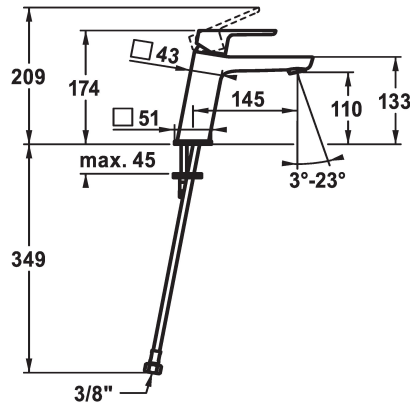

KWC MONTA

Lever mixer - Basin - CoolFix

Modell-Linie: MONTA | 12.411.073.000FL
Umyvadlové armatury | Hydraulické armatury

KWC-No.

124521
chromeline, A 145, flexible connection hoses, with pop-up valve

124522
chromeline, A 145, flexible connection hoses, without pop-up valve

- * Lever mixer
- * CoolFix - Cold water flow with a centered lever
- * EcoProtect - water-saving device
- * Fixed spout
- Neoperl® Perlator® SSR, swivelling jet regulator
- * OptimalSpace - ample space for washing or working
- * KWC cartridge M 35 OP

ATT-KWC- ABLAUFGARNITUR

mit_Ablaufgarnitur

ohne_Ablaufgarnitur

- with ceramic discs
- flow rate and temperature continuously variable
- temperature limitation
- * Flexible connection hoses 3/8"
- * Fastening by means of stud bolt M8 x 1
- * Mounting hole size ø35 mm

Faucet_typ

Measure_Height

ATT-KWC-ENERGIESPAREN

G_Acoustic group

Projection_A

EnergyLabelCH

ATT-KWC-MASS-WASSERAUSTRITT

Materiál