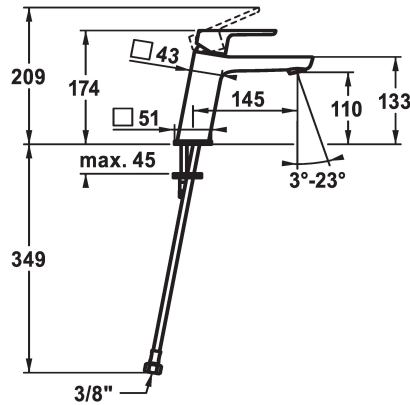

KWC MONTA Lever mixer - Basin

Modell-Linie: MONTA | 12.411.053.000FL
Kranar | Hydraulické armatúry

KWC-No.

124519
chromeline, A 145, flexible connection hoses, with pop-up valve

124520
chromeline, A 145, flexible connection hoses, without pop-up valve

- * Lever mixer
- * EcoProtect - water-saving device
- * Fixed spout
- Neoperl® Perlator® SSR, swivelling jet regulator
- * OptimalSpace - ample space for washing or working
- * KWC cartridge M 35 OP

ATT-KWC- ABLAUFGARNITUR

mit_Ablaufgarnitur

ohne_Ablaufgarnitur

- with ceramic discs
- flow rate and temperature continuously variable
- temperature limitation
- * Flexible connection hoses 3/8"
- * Fastening by means of stud bolt M8 x 1
- * Mounting hole size ø35 mm

Faucet_typ

Measure_Height

G_Acoustic group

Projection_A

EnergyLabelCH

ATT-KWC-MASS-WASSERAUSTRITT

Material

5 l/min (3 bar)