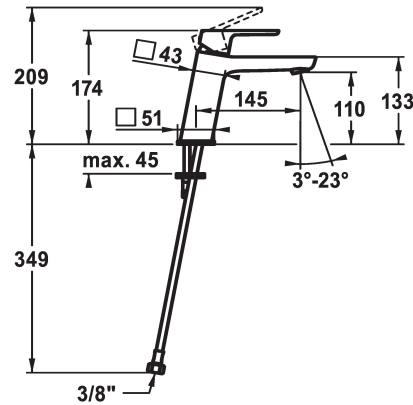

KWC MONTA Lever mixer - Basin

Modell-Linie: MONTA | 12.411.053.000FL
Armatura umywalkowa | Armatura jednouchwytywa

KWC-No.

124519
chromeline, A 145, flexible connection hoses, with pop-up valve

124520
chromeline, A 145, flexible connection hoses, without pop-up valve

- * Lever mixer
- * EcoProtect - water-saving device
- * Fixed spout
- Neoperl® Perlator® SSR, swivelling jet regulator
- * OptimalSpace - ample space for washing or working
- * KWC cartridge M 35 OP

ATT-KWC- ABLAUFGARNITUR

mit_Ablaufgarnitur

ohne_Ablaufgarnitur

- with ceramic discs
- flow rate and temperature continuously variable
- temperature limitation
- * Flexible connection hoses 3/8"
- * Fastening by means of stud bolt M8 x 1
- * Mounting hole size ø35 mm

Faucet_typ

Dimension Height

G_Acoustic group

Projection_A

EnergyLabelCH

ATT-KWC-MASS-WASSERAUSTRITT

Material

5 l/min (3 bar)