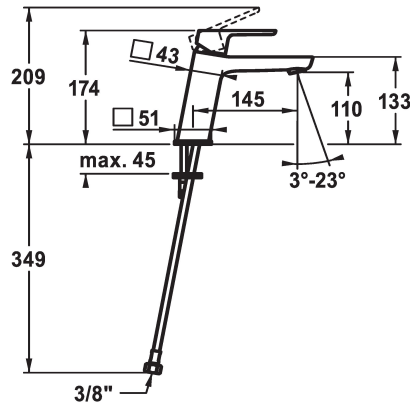

KWC MONTA Lever mixer - Basin

Modell-Linie: MONTA | 12.411.053.000FL
Hanat | Käsi­käyt­toiset hanat

KWC-No.

124519
chromeline, A 145, flexible connection hoses, with pop-up valve

124520
chromeline, A 145, flexible connection hoses, without pop-up valve

- * Lever mixer
- * EcoProtect - water-saving device
- * Fixed spout
- Neoperl® Perlator® SSR, swivelling jet regulator
- * OptimalSpace - ample space for washing or working
- * KWC cartridge M 35 OP

ATT-KWC- ABLAUFGARNITUR

mit_Ablaufgarnitur

ohne_Ablaufgarnitur

- with ceramic discs
- flow rate and temperature continuously variable
- temperature limitation
- * Flexible connection hoses 3/8"
- * Fastening by means of stud bolt M8 x 1
- * Mounting hole size ø35 mm

Faucet_typ

Measure_Height

G_Acoustic group

Projection_A

EnergyLabelCH

ATT-KWC-MASS-WASSERAUSTRITT

Materiaali

IviCode