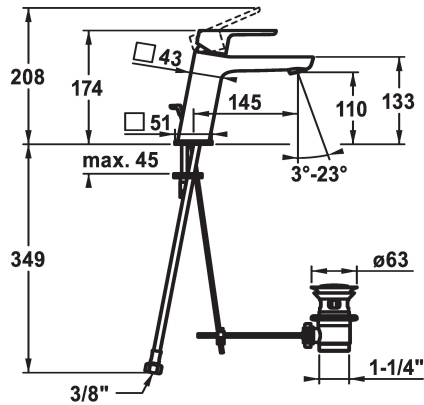

KWC MONTA Lever mixer - Basin

Modell-Linie: MONTA | 12.411.043.000FL
Kranar | Hydraulické armatúry

KWC-No.

124519
chromeline, A 145, flexible connection hoses, with pop-up valve

124520
chromeline, A 145, flexible connection hoses, without pop-up valve

- * Lever mixer
- * EcoProtect - water-saving device
- * Fixed spout
- Neoperl® Perlator® SSR, swivelling jet regulator
- * OptimalSpace - ample space for washing or working
- * KWC cartridge M 35 OP

ATT-KWC- ABLAUFGARNITUR

mit_Ablaufgarnitur

ohne_Ablaufgarnitur

- with ceramic discs
- flow rate and temperature continuously variable
- temperature limitation
- * Flexible connection hoses 3/8"
- * Fastening by means of stud bolt M8 x 1
- * Mounting hole size ø35 mm

Faucet_typ

Measure_Height

G_Acoustic group

Projection_A

EnergyLabelCH

ATT-KWC-MASS-WASSERAUSTRITT

Material

5 l/min (3 bar)