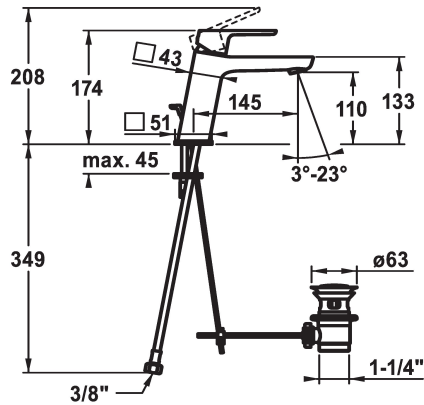

KWC MONTA Lever mixer - Basin

Modell-Linie: MONTA | 12.411.043.000FL
Umyvadlové armatury | Hydraulické armatury

KWC-No.

124519
chromeline, A 145, flexible connection hoses, with pop-up valve

124520
chromeline, A 145, flexible connection hoses, without pop-up valve

- * Lever mixer
- * EcoProtect - water-saving device
- * Fixed spout
- Neoperl® Perlator® SSR, swivelling jet regulator
- * OptimalSpace - ample space for washing or working
- * KWC cartridge M 35 OP

ATT-KWC- ABLAUFGARNITUR

mit_Ablaufgarnitur

ohne_Ablaufgarnitur

- with ceramic discs
- flow rate and temperature continuously variable
- temperature limitation
- * Flexible connection hoses 3/8"
- * Fastening by means of stud bolt M8 x 1
- * Mounting hole size ø35 mm

Faucet_typ

Measure_Height

G_Acoustic group

Projection_A

EnergyLabelCH

ATT-KWC-MASS-WASSERAUSTRITT

Material

5 l/min (3 bar)