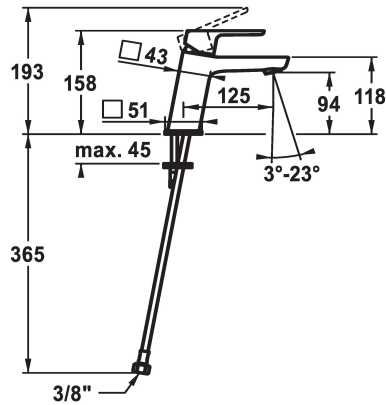

KWC MONTA

Lever mixer - Basin - CoolFix

Modell-Linie: MONTA | 12.411.072.000FL

Kranar | Hydraulické armatúry

KWC-No.

124516

chromeline, A 125, flexible connection hoses, with pop-up valve

124517

chromeline, A 125, flexible connection hoses, without pop-up valve

- * Lever mixer
- * CoolFix - Cold water flow with a centered lever
- * EcoProtect - water-saving device
- * Fixed spout
- Neoperl® Perlator® SSR, swivelling jet regulator
- * OptimalSpace - ample space for washing or working
- * KWC cartridge M 35 OP

ATT-KWC- ABLAUFGARNITUR

mit_Ablaufgarnitur

ohne_Ablaufgarnitur

- with ceramic discs
- flow rate and temperature continuously variable
- temperature limitation
- * Flexible connection hoses 3/8"
- * Fastening by means of stud bolt M8 x 1
- * Mounting hole size ø35 mm

Faucet_typ

Measure_Height

ATT-KWC-ENERGIESPAREN

G_Acoustic group

Projection_A

EnergyLabelCH

ATT-KWC-MASS-WASSERAUSTRITT

Material