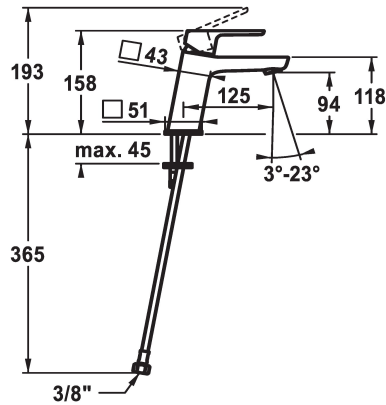

KWC MONTA

Lever mixer - Basin - CoolFix

Modell-Linie: MONTA | 12.411.072.000FL

Armatura umywalkowa | Armatura jednouchwytowa

KWC-No.

124516

chromeline, A 125, flexible connection hoses, with pop-up valve

124517

chromeline, A 125, flexible connection hoses, without pop-up valve

- * Lever mixer
- * CoolFix - Cold water flow with a centered lever
- * EcoProtect - water-saving device
- * Fixed spout
- Neoperl® Perlator® SSR, swivelling jet regulator
- * OptimalSpace - ample space for washing or working
- * KWC cartridge M 35 OP

ATT-KWC- ABLAUFGARNITUR

mit_Ablaufgarnitur

ohne_Ablaufgarnitur

- with ceramic discs
- flow rate and temperature continuously variable
- temperature limitation
- * Flexible connection hoses 3/8"
- * Fastening by means of stud bolt M8 x 1
- * Mounting hole size ø35 mm

Faucet_typ

Dimension Height

ATT-KWC-ENERGIESPAREN

G_Acoustic group

Projection_A

EnergyLabelCH

ATT-KWC-MASS-WASSERAUSTRITT

Material