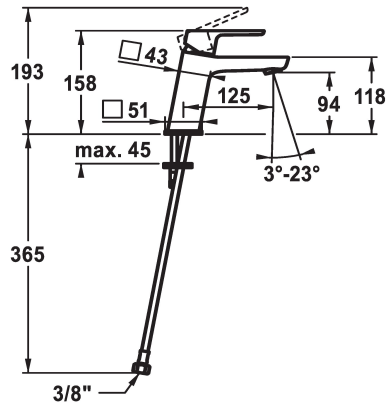

KWC MONTA

Lever mixer - Basin - CoolFix

Modell-Linie: MONTA | 12.411.072.000FL

Hanat | Käsikäyttöiset hanat

KWC-No.

124516

chromeline, A 125, flexible connection hoses, with pop-up valve

124517

chromeline, A 125, flexible connection hoses, without pop-up valve

- * Lever mixer
- * CoolFix - Cold water flow with a centered lever
- * EcoProtect - water-saving device
- * Fixed spout
- Neoperl® Perlator® SSR, swivelling jet regulator
- * OptimalSpace - ample space for washing or working
- * KWC cartridge M 35 OP

ATT-KWC- ABLAUFGARNITUR

mit_Ablaufgarnitur

ohne_Ablaufgarnitur

- with ceramic discs
- flow rate and temperature continuously variable
- temperature limitation
- * Flexible connection hoses 3/8"
- * Fastening by means of stud bolt M8 x 1
- * Mounting hole size ø35 mm

Faucet_typ

Measure_Height

ATT-KWC-ENERGIESPAREN

G_Acoustic group

Projection_A

EnergyLabelCH

ATT-KWC-MASS-WASSERAUSTRITT

Materiaali