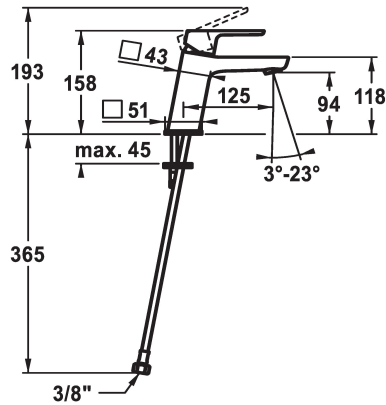

KWC MONTA Lever mixer - Basin - CoolFix

Modell-Linie: MONTA | 12.411.072.000FL
Taps | Manual taps

KWC-No.

124516
chromeline, A 125, flexible connection hoses, with pop-up valve

124517
chromeline, A 125, flexible connection hoses, without pop-up valve

pop-up valve

with pop-up valve

without pop-up valve

- with ceramic discs
- flow rate and temperature continuously variable
- temperature limitation
- * Flexible connection hoses 3/8"
- * Fastening by means of stud bolt M8 x 1
- * Mounting hole size ø35 mm

Technical Data

Flow rate
pop-up valve
Connection
Spout
Handling
Color code
Installation type
Faucet_typ
Measure Height
Energysaving
Acoustic group
Projection A
Energy label
Dimension Water outlet
material

Modell-Linie: MONTA | 12.411.072.000FL
Taps | Manual taps

Cartridge M 35 OP

538331
Z.537.710
